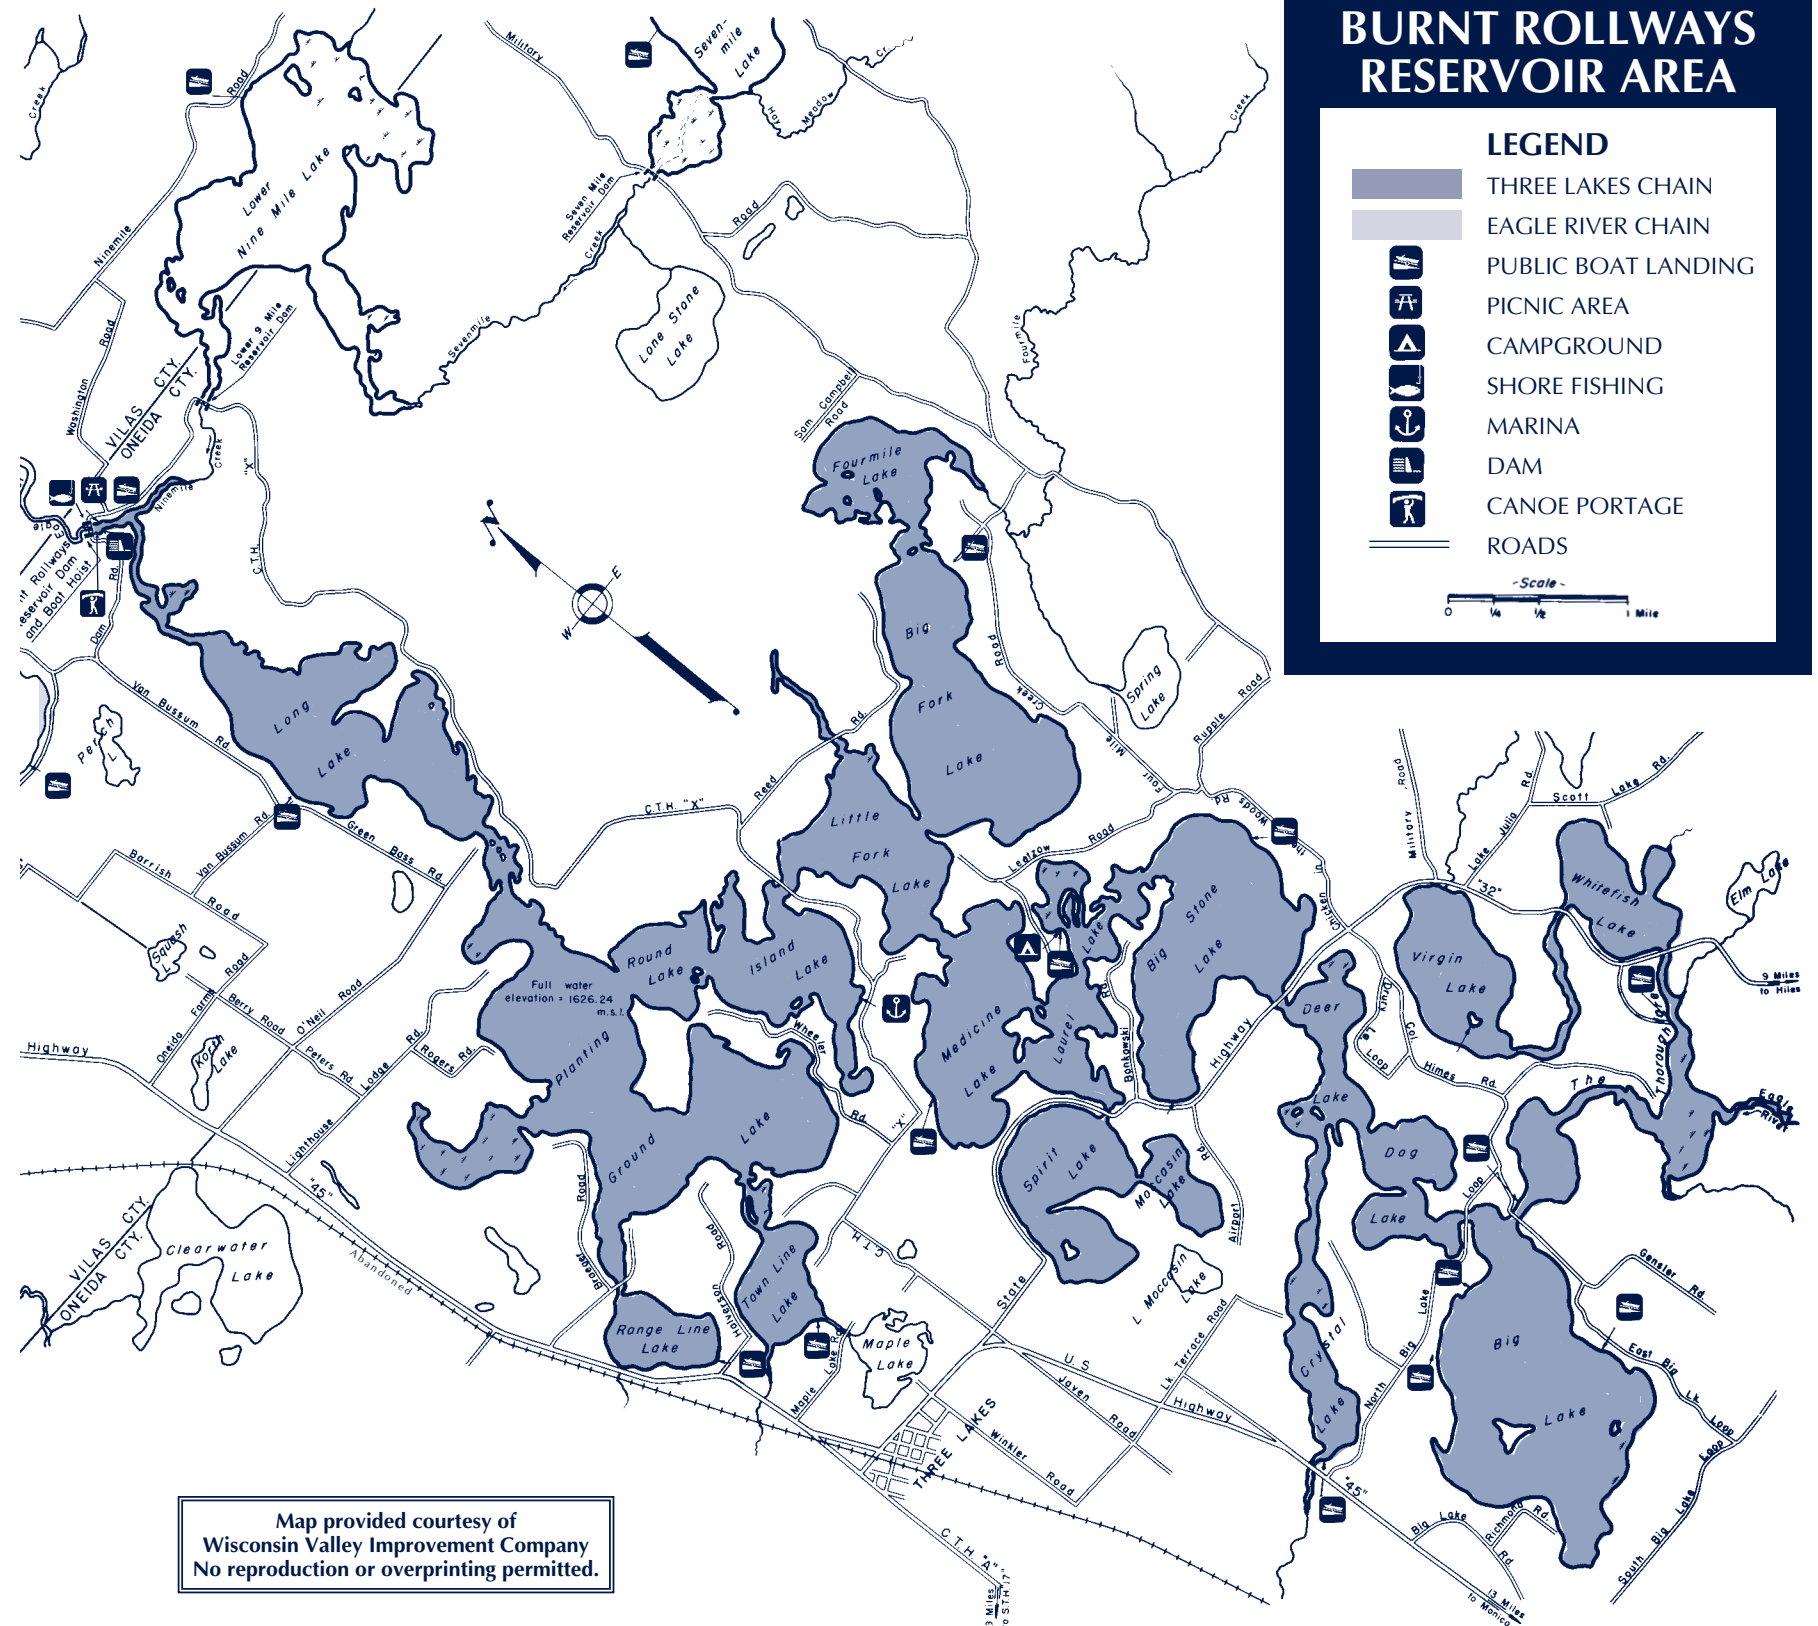

BURNT ROLLWAYS RESERVOIR AREA

LEGEND

-  THREE LAKES CHAIN
-  EAGLE RIVER CHAIN
-  PUBLIC BOAT LANDING
-  PICNIC AREA
-  CAMPGROUND
-  SHORE FISHING
-  MARINA
-  DAM
-  CANOE PORTAGE
-  ROADS

-Scale-
0 1/4 1/2 1 Mile

Map provided courtesy of
Wisconsin Valley Improvement Company
No reproduction or overprinting permitted.